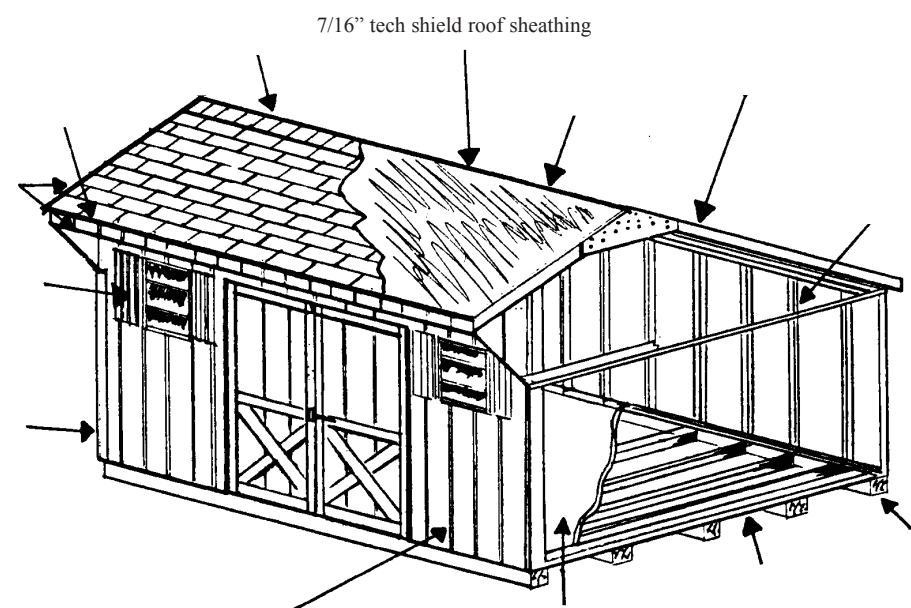

(Smartsiding on Economy Barn Style)

Except Economy Barns

SIZE	ECONOMY BARN		MINI BARN		HIGHWALL BARN		DUTCH BARN		BUDGET MASTER	
	T1-11	Vinyl	T1-11	Vinyl	T1-11	Vinyl	T1-11	Vinyl	T1-11	Vinyl
8 X 6	1735		1910	2225	2245	2545	N/A	N/A	2025	2300
8 X 8	1735		1910	2225	2245	2545	N/A	N/A	2025	2300
8 X 10	1945		2130	2460	2495	2815	2695	2960	2280	2570
8 X 12	2155		2360	2700	2755	3085	2960	3235	2535	2830
8 X 14	2365		2595	2950	3015	3350	3260	3510	2795	3095
8 X 16	2575		2830	3205	3270	3625	3500	3785	3055	3365
10 X 10	2230		2665	3055	2945	3310	3015	3470	2720	3055
10 X 12	2495		2910	3310	3250	3635	3315	3800	3025	3375
10 X 14	2750		3150	3565	3555	3955	3620	4130	3330	3690
10 X 16	3015		3390	3835	3865	4275	3920	4460	3640	4010
10 X 18	3280		3640	4105	4185	4600	4220	4790	3960	4330
10 X 20	3550		3890	4375	4505	4920	4530	5120	4280	4645
10 X 22	3830		4155	4655	4820	5250	4840	5450	4595	4970
10 X 24	4110		4415	4930	5140	5580	5150	5780	4910	5295
12 X 12			3050	3480	3495	3885	3570	4245	3270	3785
12 X 14			3370	3815	3865	4270	3925	4640	3640	4180
12 X 16			3685	4155	4235	4660	4285	5045	4010	4580
12 X 18			4015	4505	4620	5050	4650	5455	4395	4985
12 X 20			4355	4875	5000	5440	5020	5860	4765	5385
12 X 22			4705	5245	5375	5830	5385	6260	5145	5790
12 X 24			5050	5615	5740	6230	5735	6645	5505	6200
12 X 26					6120	6625	6100	7050	5885	6610
12 X 28					6495	7025	6465	7450	6265	7020
12 X 30					6865	7425	6835	7855	6640	7435
12 X 32					7245	7820	7190	8255	7020	7845
12 X 34					7625	8220	7565	8670	7400	8255
14 X 14					5115	5700	5045	5965	5095	5640
14 X 16					5580	6185	5525	6505	5585	6205
14 X 18					6055	6675	6005	7040	6075	6710
14 X 20					6535	7175	6490	7580	6570	7255
14 X 22					7010	7675	6970	8120	7060	7740
14 X 24					7485	8165	7455	8660	7550	8250
14 X 26					7975	8675	7935	9200	8060	8770
14 X 28					8470	9180	8420	9730	8565	9295
14 X 30					8960	9695	8905	10265	9070	9825
14 X 32					9450	10210	9395	10810	9580	10355
14 X 34					9940	10725	9885	11350	10085	10890

At Best Built Sheds, we are proud to offer our customers one of the Best Built Sheds on the market at a lower price. We do this by keeping our overhead low and pass the savings on to you.

All Best Built Sheds meet or exceed local and state building codes.

* Photos may depict options that are available
* Larger size shed pricing available