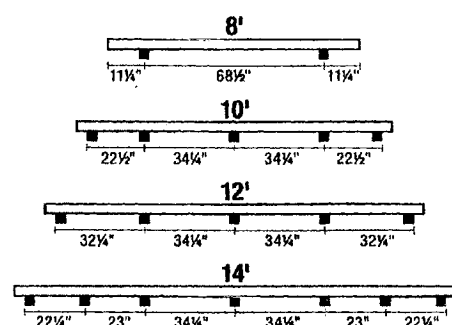

100% Satisfaction Guaranteed

Best Built Sheds

Low Prices

Bristol, CT • (860) 582-0660

www.bestbuiltsheds.com

SIZE	BARN GARAGE CLASSIC		ENGLISH CAPE GARAGE	
	T1-11	Vinyl	T1-11	Vinyl
10 X 10	4885	5500	5085	5600
10 X 12	5200	5820	5405	5965
10 X 14	5510	6145	5750	6335
10 X 16	5830	6480	6100	6700
10 X 18	6150	6805	6435	7060
10 X 20	6470	7140	6780	7430
10 X 22	6780	7465	7130	7800
10 X 24	7100	7810	7480	8165
12 X 12	5530	6190	5970	6415
12 X 14	5910	6590	6360	6810
12 X 16	6290	6985	6755	7225
12 X 18	6675	7390	7150	7665
12 X 20	7060	7790	7545	8100
12 X 22	7445	8195	7950	8535
12 X 24	7825	8595	8350	8970
12 X 26	8200	8995	8760	9405
12 X 28	8585	9385	9180	9840
12 X 30	8970	9800	9590	10275
12 X 32	9355	10205	10000	10710
12 X 34	9745	10610	10420	11145

TO PREPARE YOUR OWN SITE:

The best base to use for an utility shed or gazebo is a **flat** and **level** 3/4" stone pad approximately 3" to 4" deep and extending 1' on each side of the utility shed or gazebo. Also pressure treated 6" x 6" 40 CCA timbers could be installed to help retain the stone. The top of the timbers should be installed 1" to 2" above the existing grade.

SKID PLACEMENT

Runner Layout